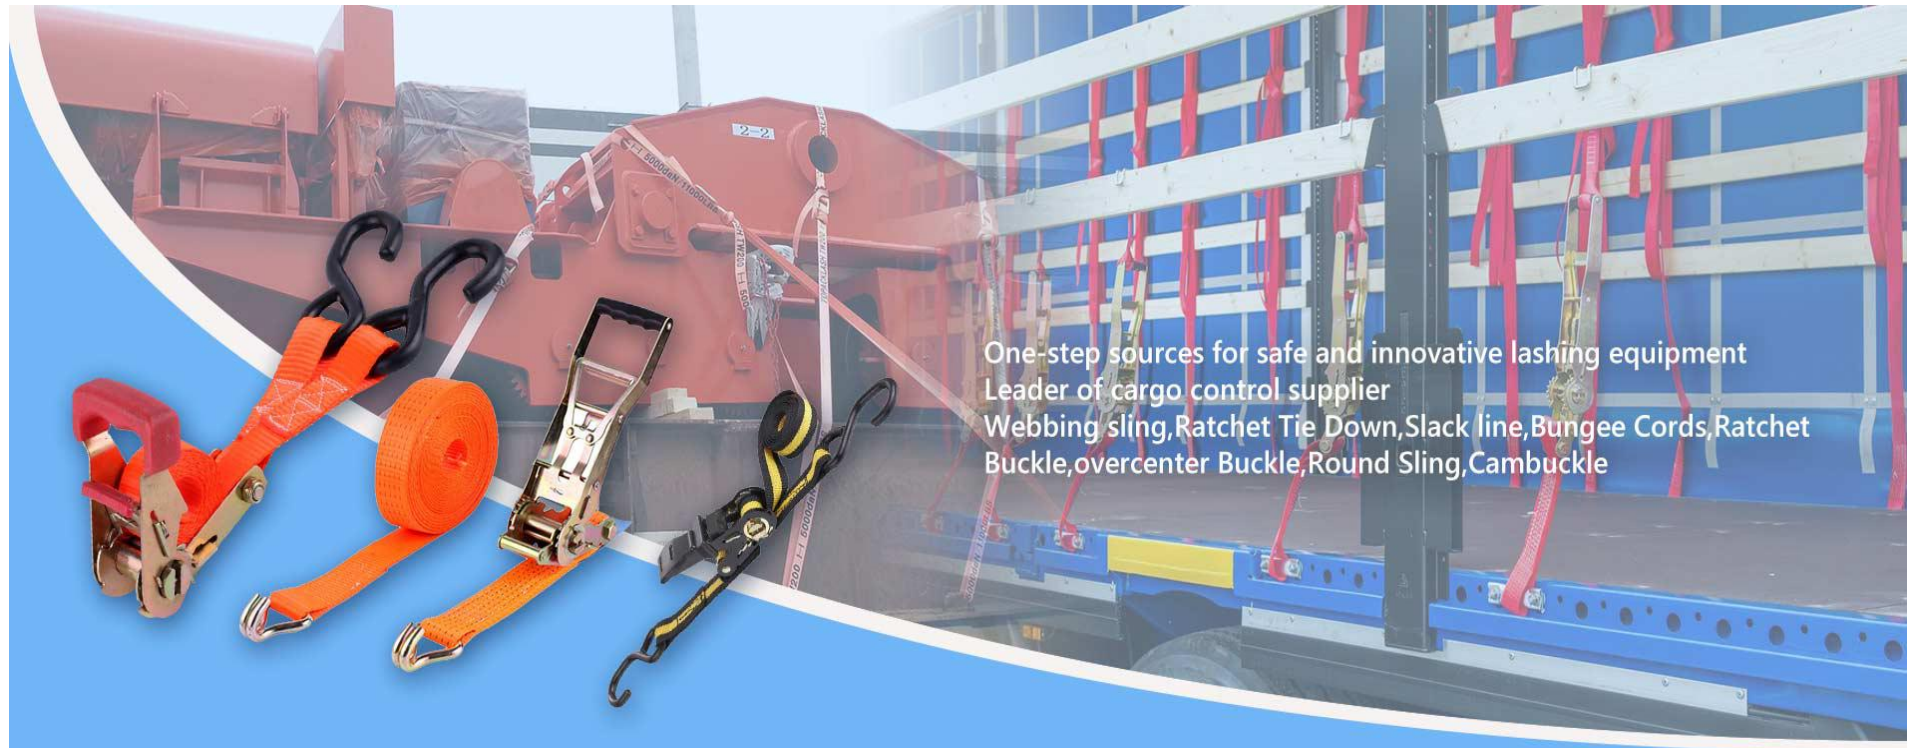

### E-Catalogue For Ratchet Straps

One-step sources for safe and innovative lashing equipment  
Leader of cargo control supplier  
Webbing sling,Ratchet Tie Down,Slack line,Bungee Cords,Ratchet  
Buckle,overcenter Buckle,Round Sling,Cambuckle

Item No	Photo	Product Name	Specification	Packaging	MOQ	Delivery Time
DT503000L3		2" Tire Strap For Securing Wheels	50MM×3M	20sets/carton	1000sets	Within 35 days after receiving the payment
DTRS505000L6		2"×6M Ratchet Straps With 5000KGS	2"×6M	20sets/carton	1000sets	Within 35 days after receiving the payment
DTRS505000L8		50MM 8M Ratchet Tie Down Straps With 5000KGS	50MM×8M	20 sets/carton	1000sets	Within 35 days after receiving the payment
DT503000L3		Heavy Duty Wheel Securing Strap 2"×3M With 3000KGS	50MM×3M	20 sets/carton	1000sets	Within 35 days after receiving the payment