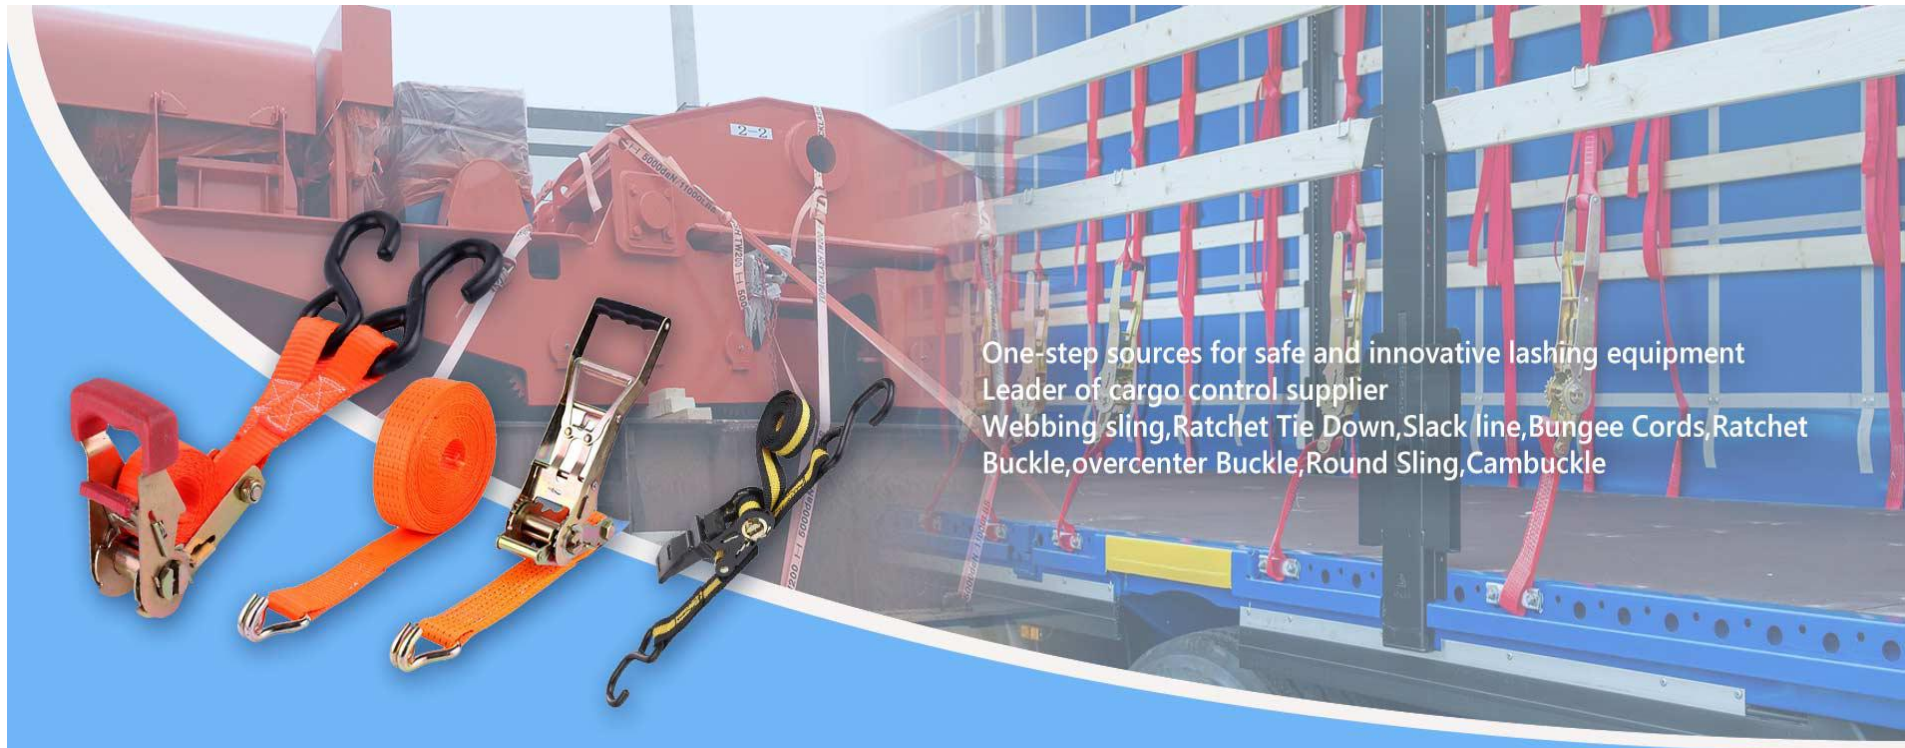

Mobile Phone/Whatsapp:0086-0512-15962354821

Skype:Jinjuping1

E-Catalogue For Ratchet Straps

One-stop sources for safe and innovative lashing equipment
Leader of cargo control supplier
Webbing sling,Ratchet Tie Down,Slack line,Bungee Cords,Ratchet
Buckle,overcenter Buckle,Round Sling,Cambuckle

Item No	Photo	Product Name	Specification	Packaging	MOQ	Delivery Time
DT503000L3		2" Tire Strap For Securing Wheels	50MM×3M	20sets/carton	1000sets	Within 35 days after receiving the payment
DTRS505000L6		2"×6M Ratchet Straps With 5000KGS	2"×6M	20sets/carton	1000sets	Within 35 days after receiving the payment
DTRS505000L8		50MM 8M Ratchet Tie Down Straps With 5000KGS	50MM×8M	20 sets/carton	1000sets	Within 35 days after receiving the payment
DT503000L3		Heavy Duty Wheel Securing Strap 2"×3M With 3000IKGS	50MM×3M	20 sets/carton	1000sets	Within 35 days after receiving the payment

DTRL8009-A		1" 25MM Motorcycle & Appliance Binding Strap with Hooks	1" 25MMxL	40PCS/CARTON,2 4 CARTONS/PALLET	1000sets	Within 35 days after receiving the payment
DTRL8003-T		50MM 3M Tire Holder Long Tire Fixing Belt With Ratchet	50MMx3M	10 PCS/CARTON,24 CARTONS/PALLET	1000sets	Within 35 days after receiving the payment
DTRS382000L-C		38MM ORANGE SOFT PLASTIC HANDLE CARGO LASHING TIE DOWN STRAPS	1.5"xL	10PCS/CARTON,2 4 CARTONS/PALLET	1000sets	Within 35 days after receiving the payment
DTRS382000L-B		CE GS Certificate 1.5 Inch 38MM Ratchet Lashing Belt 2T	1.5inchxL	10PCS/CARTON,2 4 CARTONS/PALLET	1000sets	Within 35 days after receiving the payment